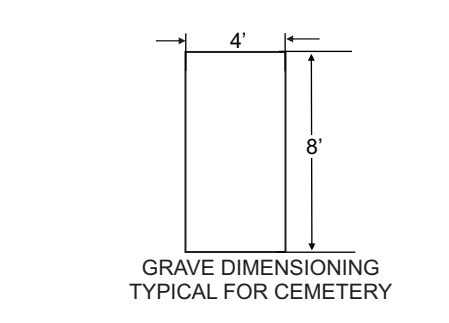

**New Hope Baptist Cemetery**

**CEMETERY GRID VIEW**

NOTE: The scale, grave location and measurements shown are for general reference use only. This is not a site surveyed document.

Scale 1" = 11'  
Sheet 2 of 3

**New Hope Baptist Cemetery**

**NEW SPACES VIEW**

NOTE: The scale, grave location and measurements shown are for general reference use only. This is not a site surveyed document.

Scale 1"= 11'  
Sheet 3 of 3