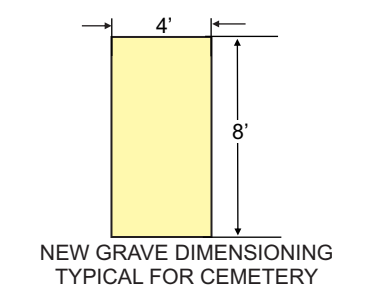

**New Hope Baptist Cemetery**

**CEMETERY GRID VIEW**

NOTE: The scale, grave location and measurements shown are for general reference use only. This is not a site surveyed document.

Scale 1" = 11'  
Sheet 2 of 3

## NEW BURIAL SPACES

**New Hope Baptist Cemetery**

**NEW SPACES VIEW**

NOTE: The scale, grave location and measurements shown are for general reference use only. This is not a site surveyed document.

Scale 1"= 11'  
Sheet 3 of 3